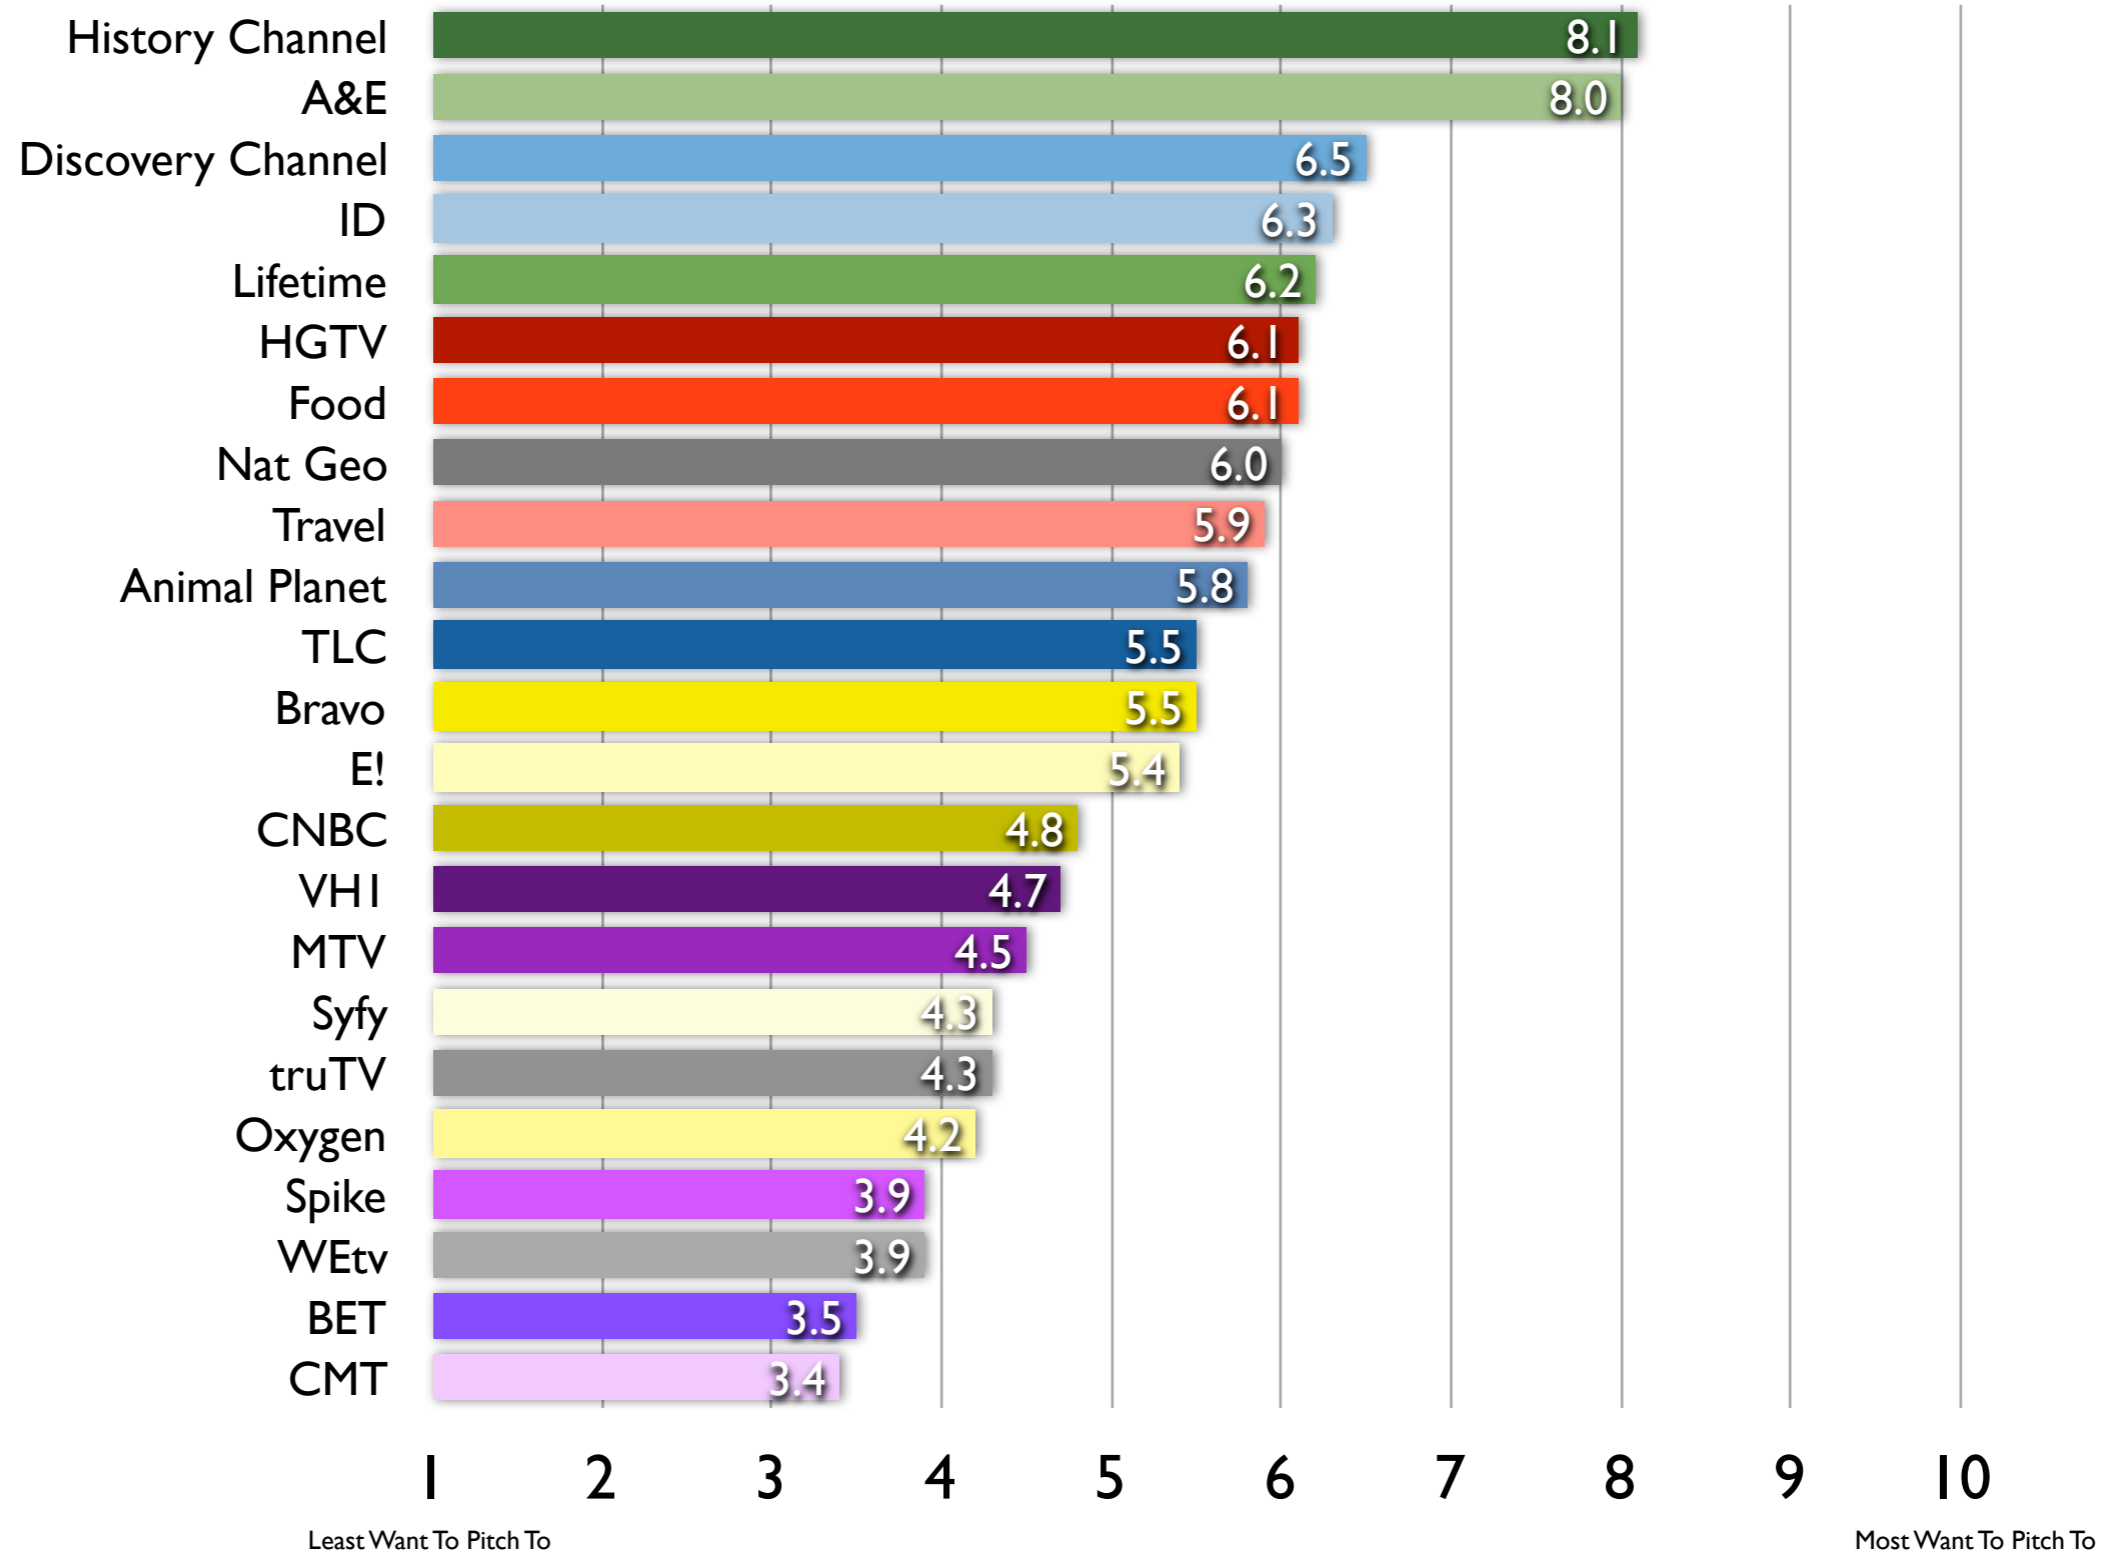

Overall Rankings - Please rate the following cable networks based on who you want to pitch to.

Overall Rankings - Please rate the following cable networks based on their level of internal executive creativity and dedication toward creativity in the process.