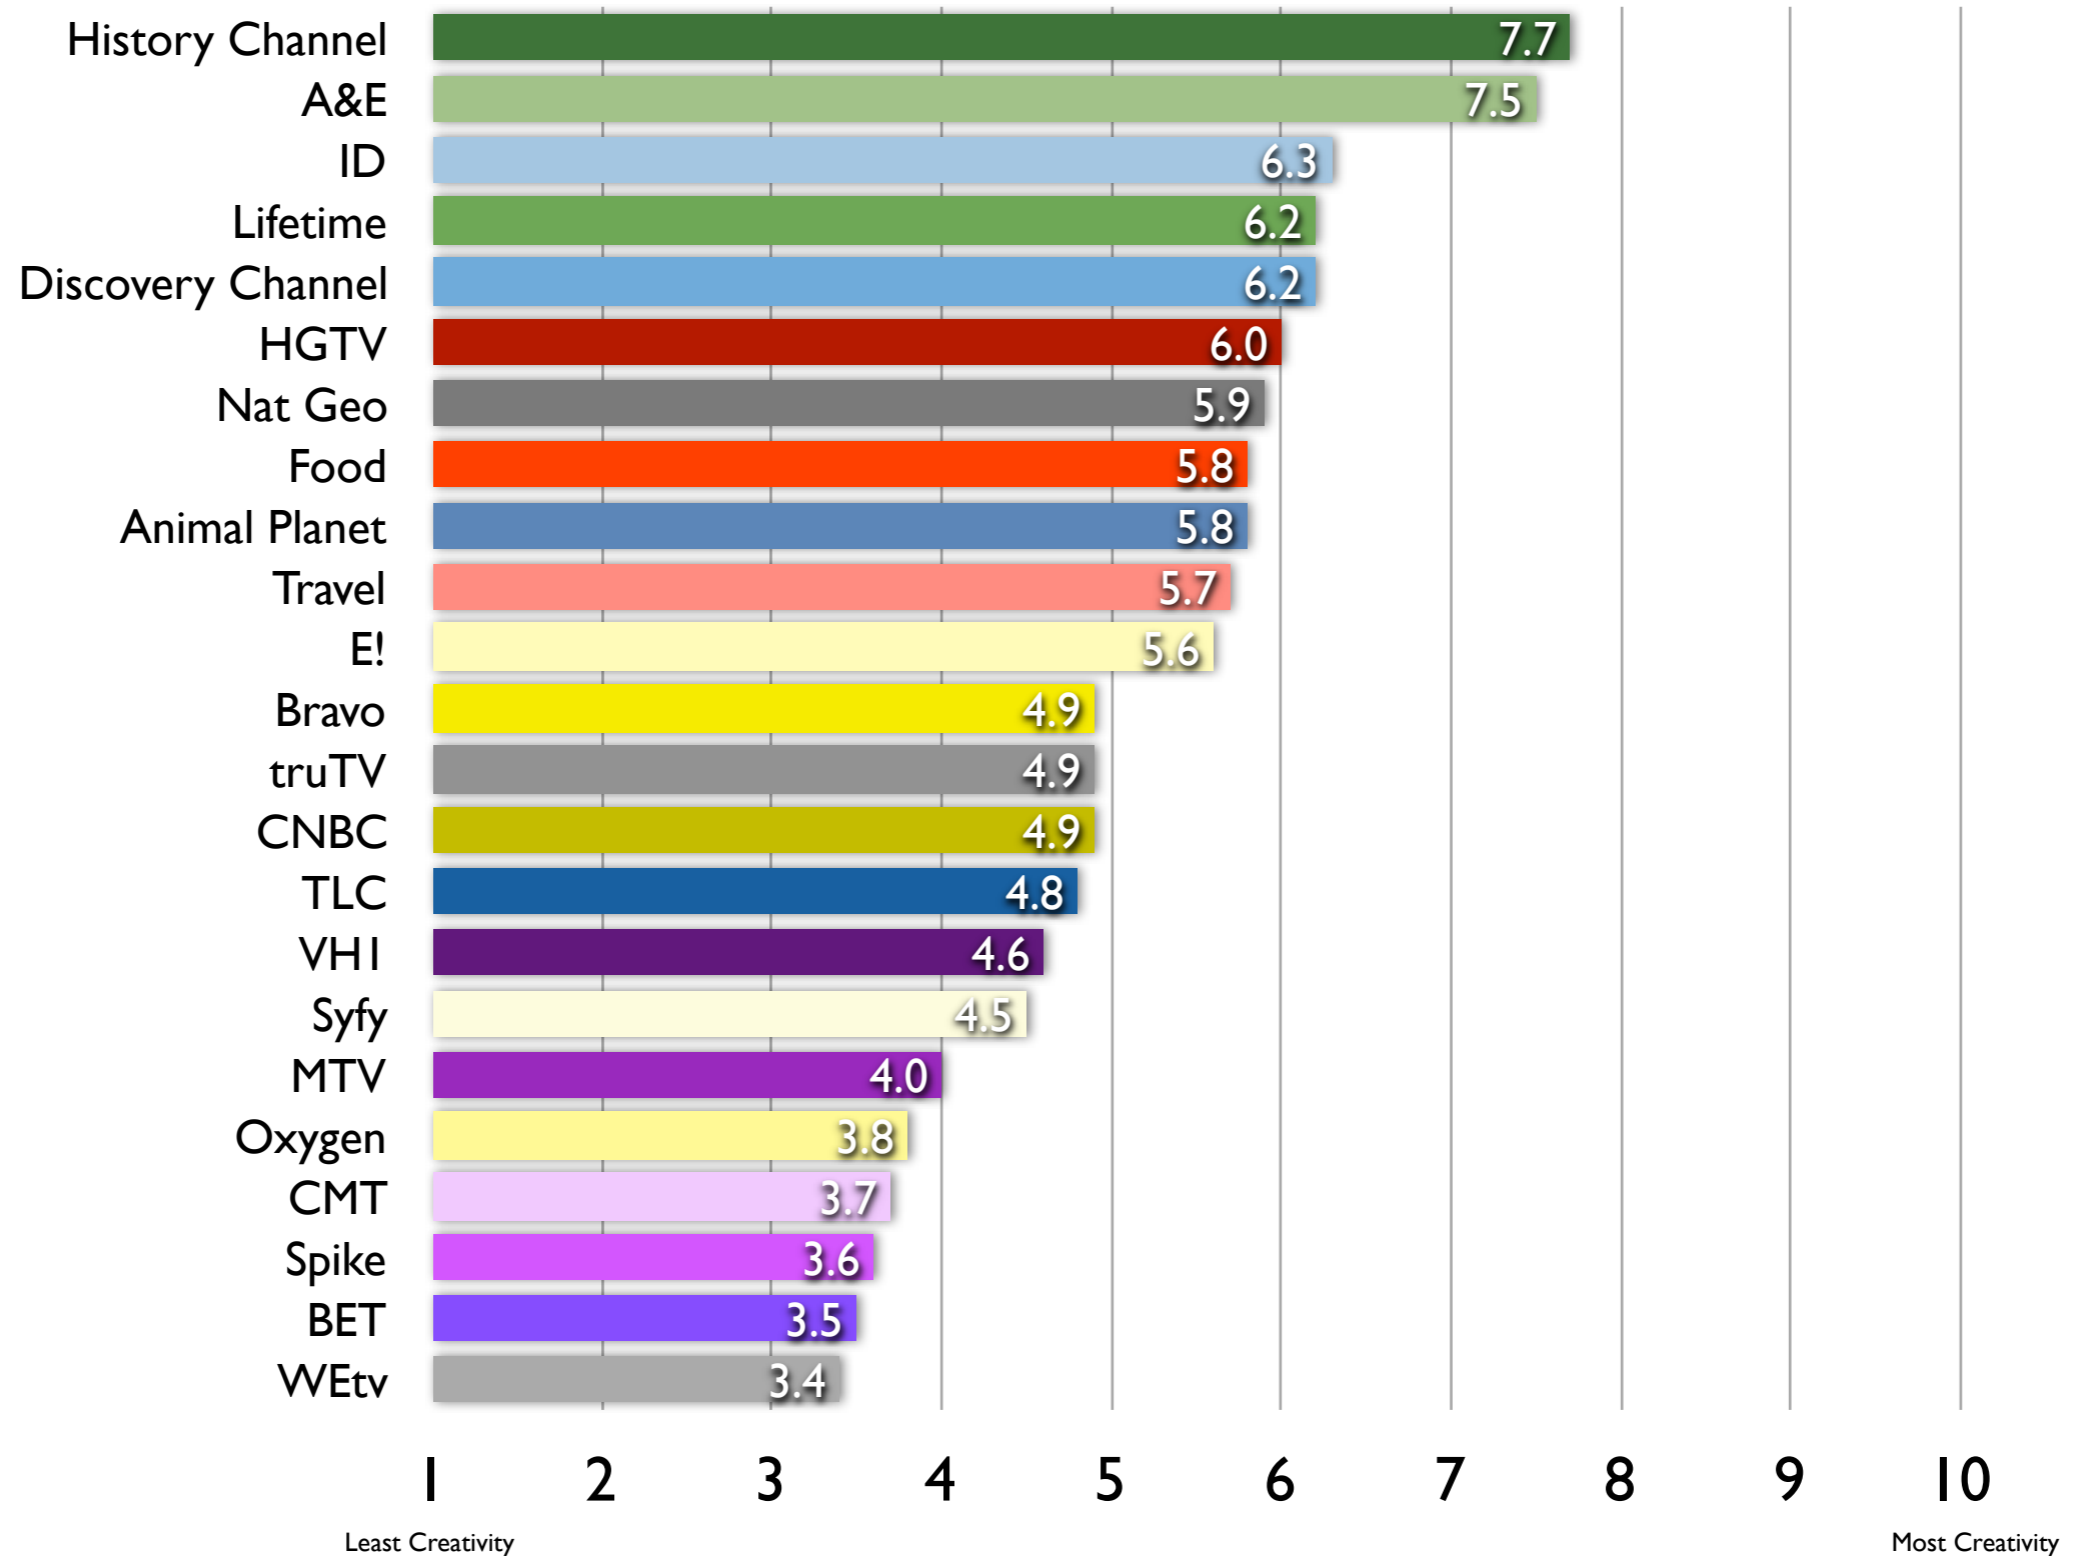

Overall Rankings - Please rate the following cable networks based on who you want to pitch to.

Overall Rankings - Please rate the following cable networks based on their level of internal executive creativity and dedication toward creativity in the process.