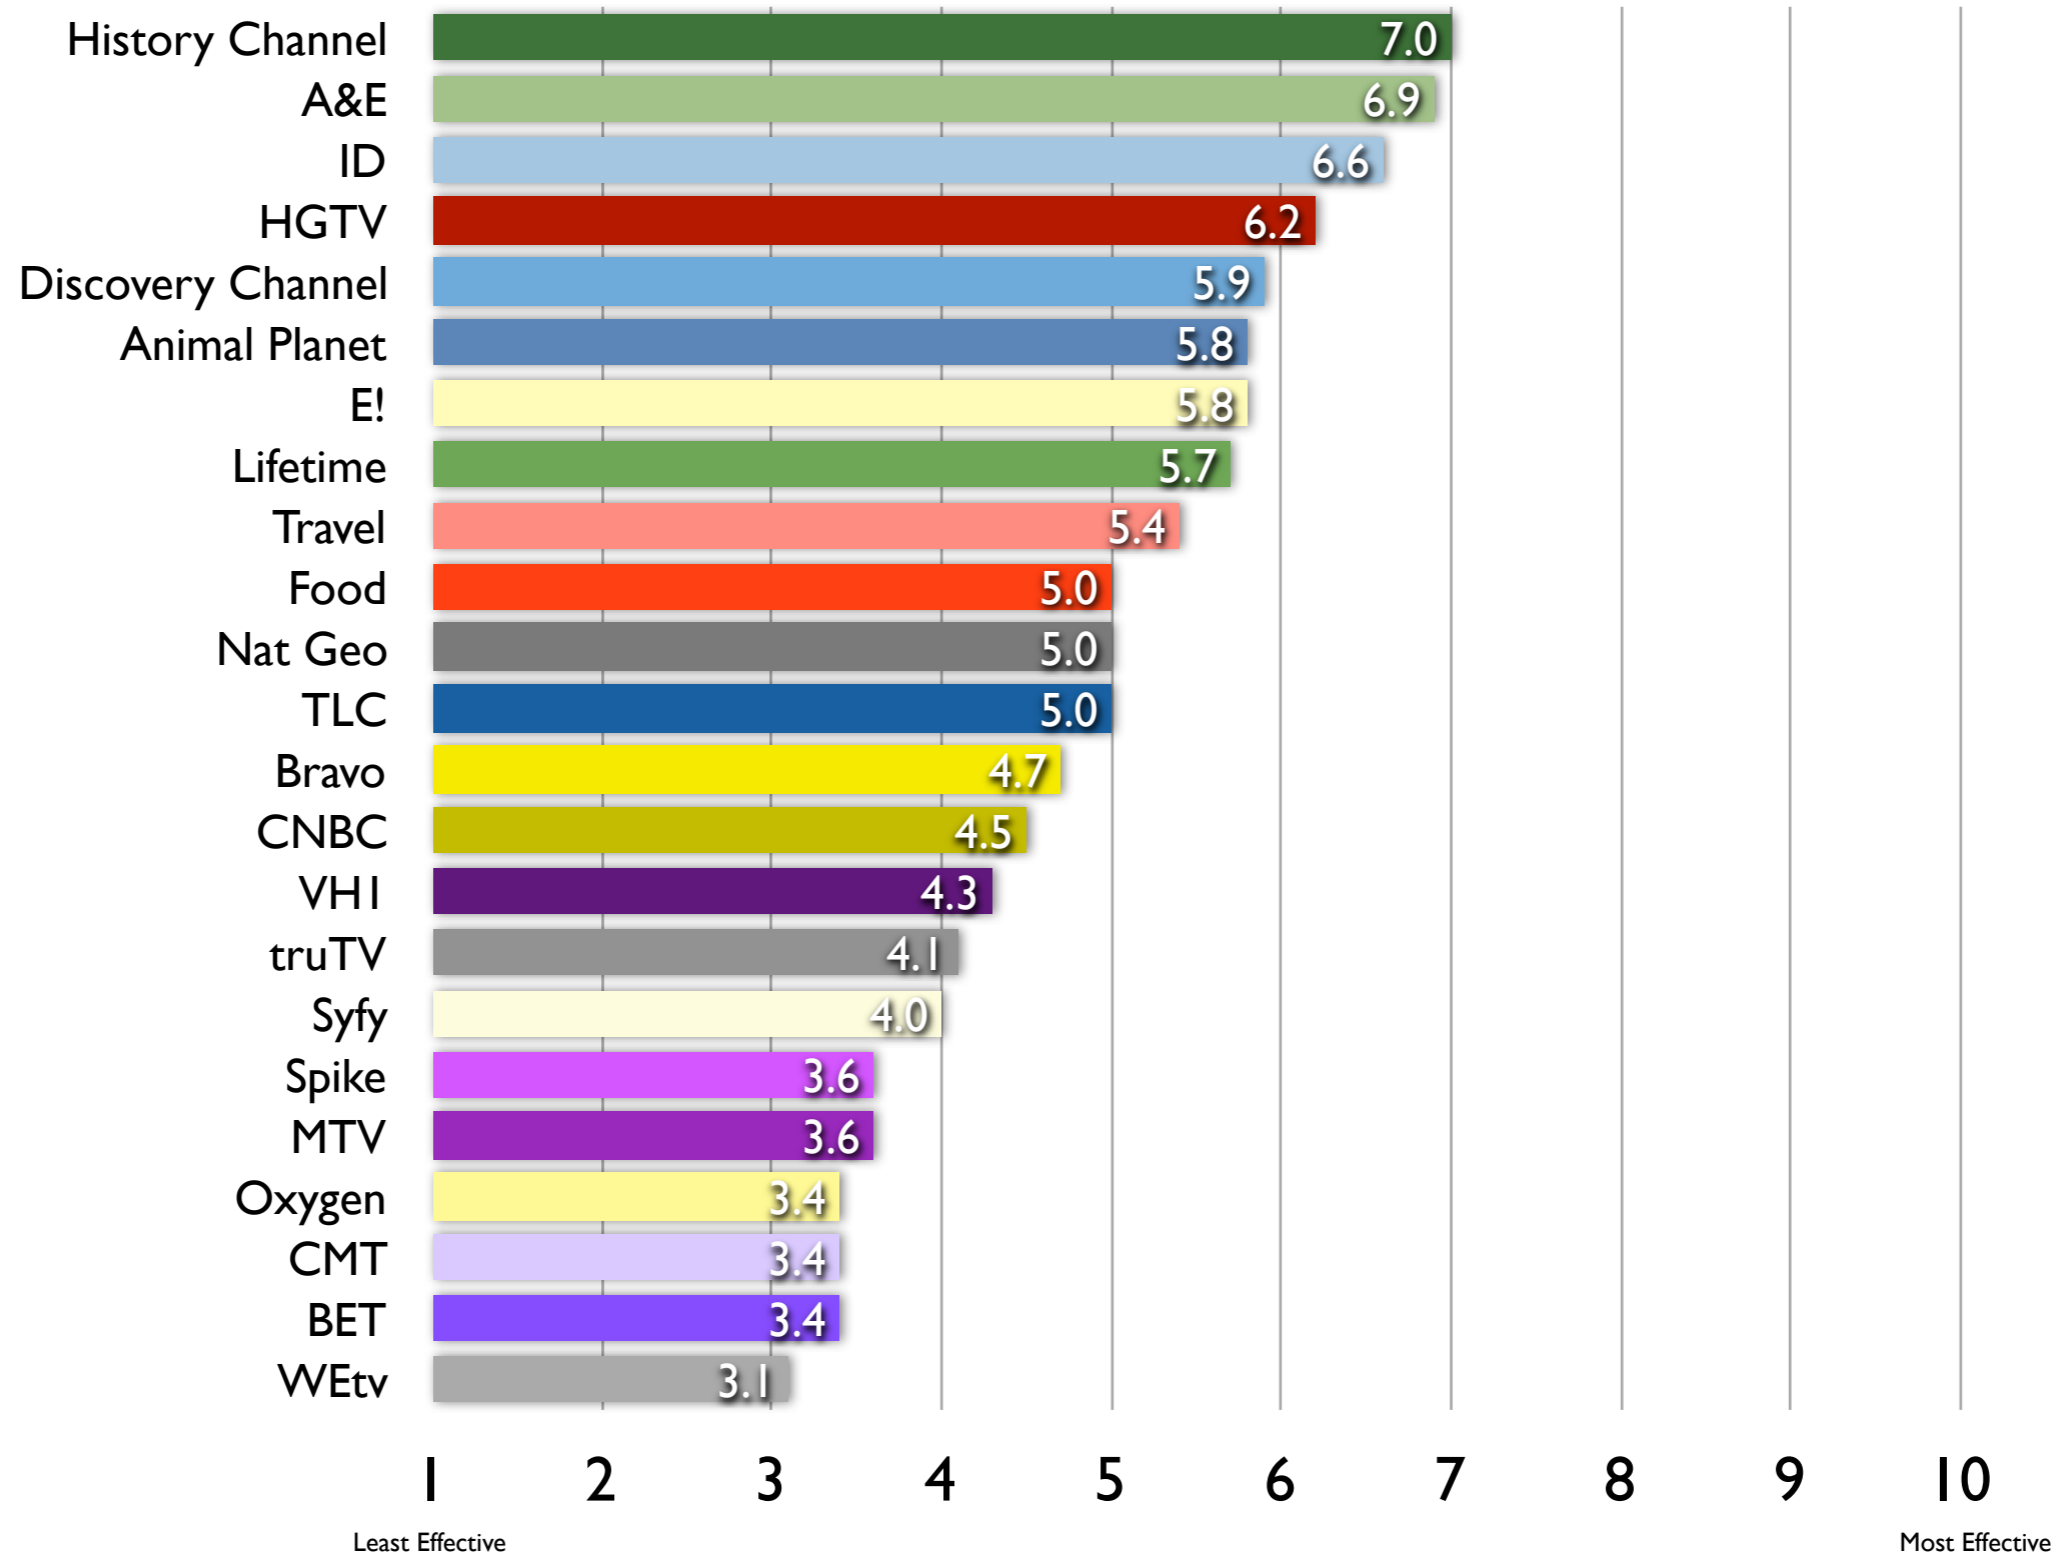

Please rate the following cable networks based on their PROGRAM DEVELOPMENT process.