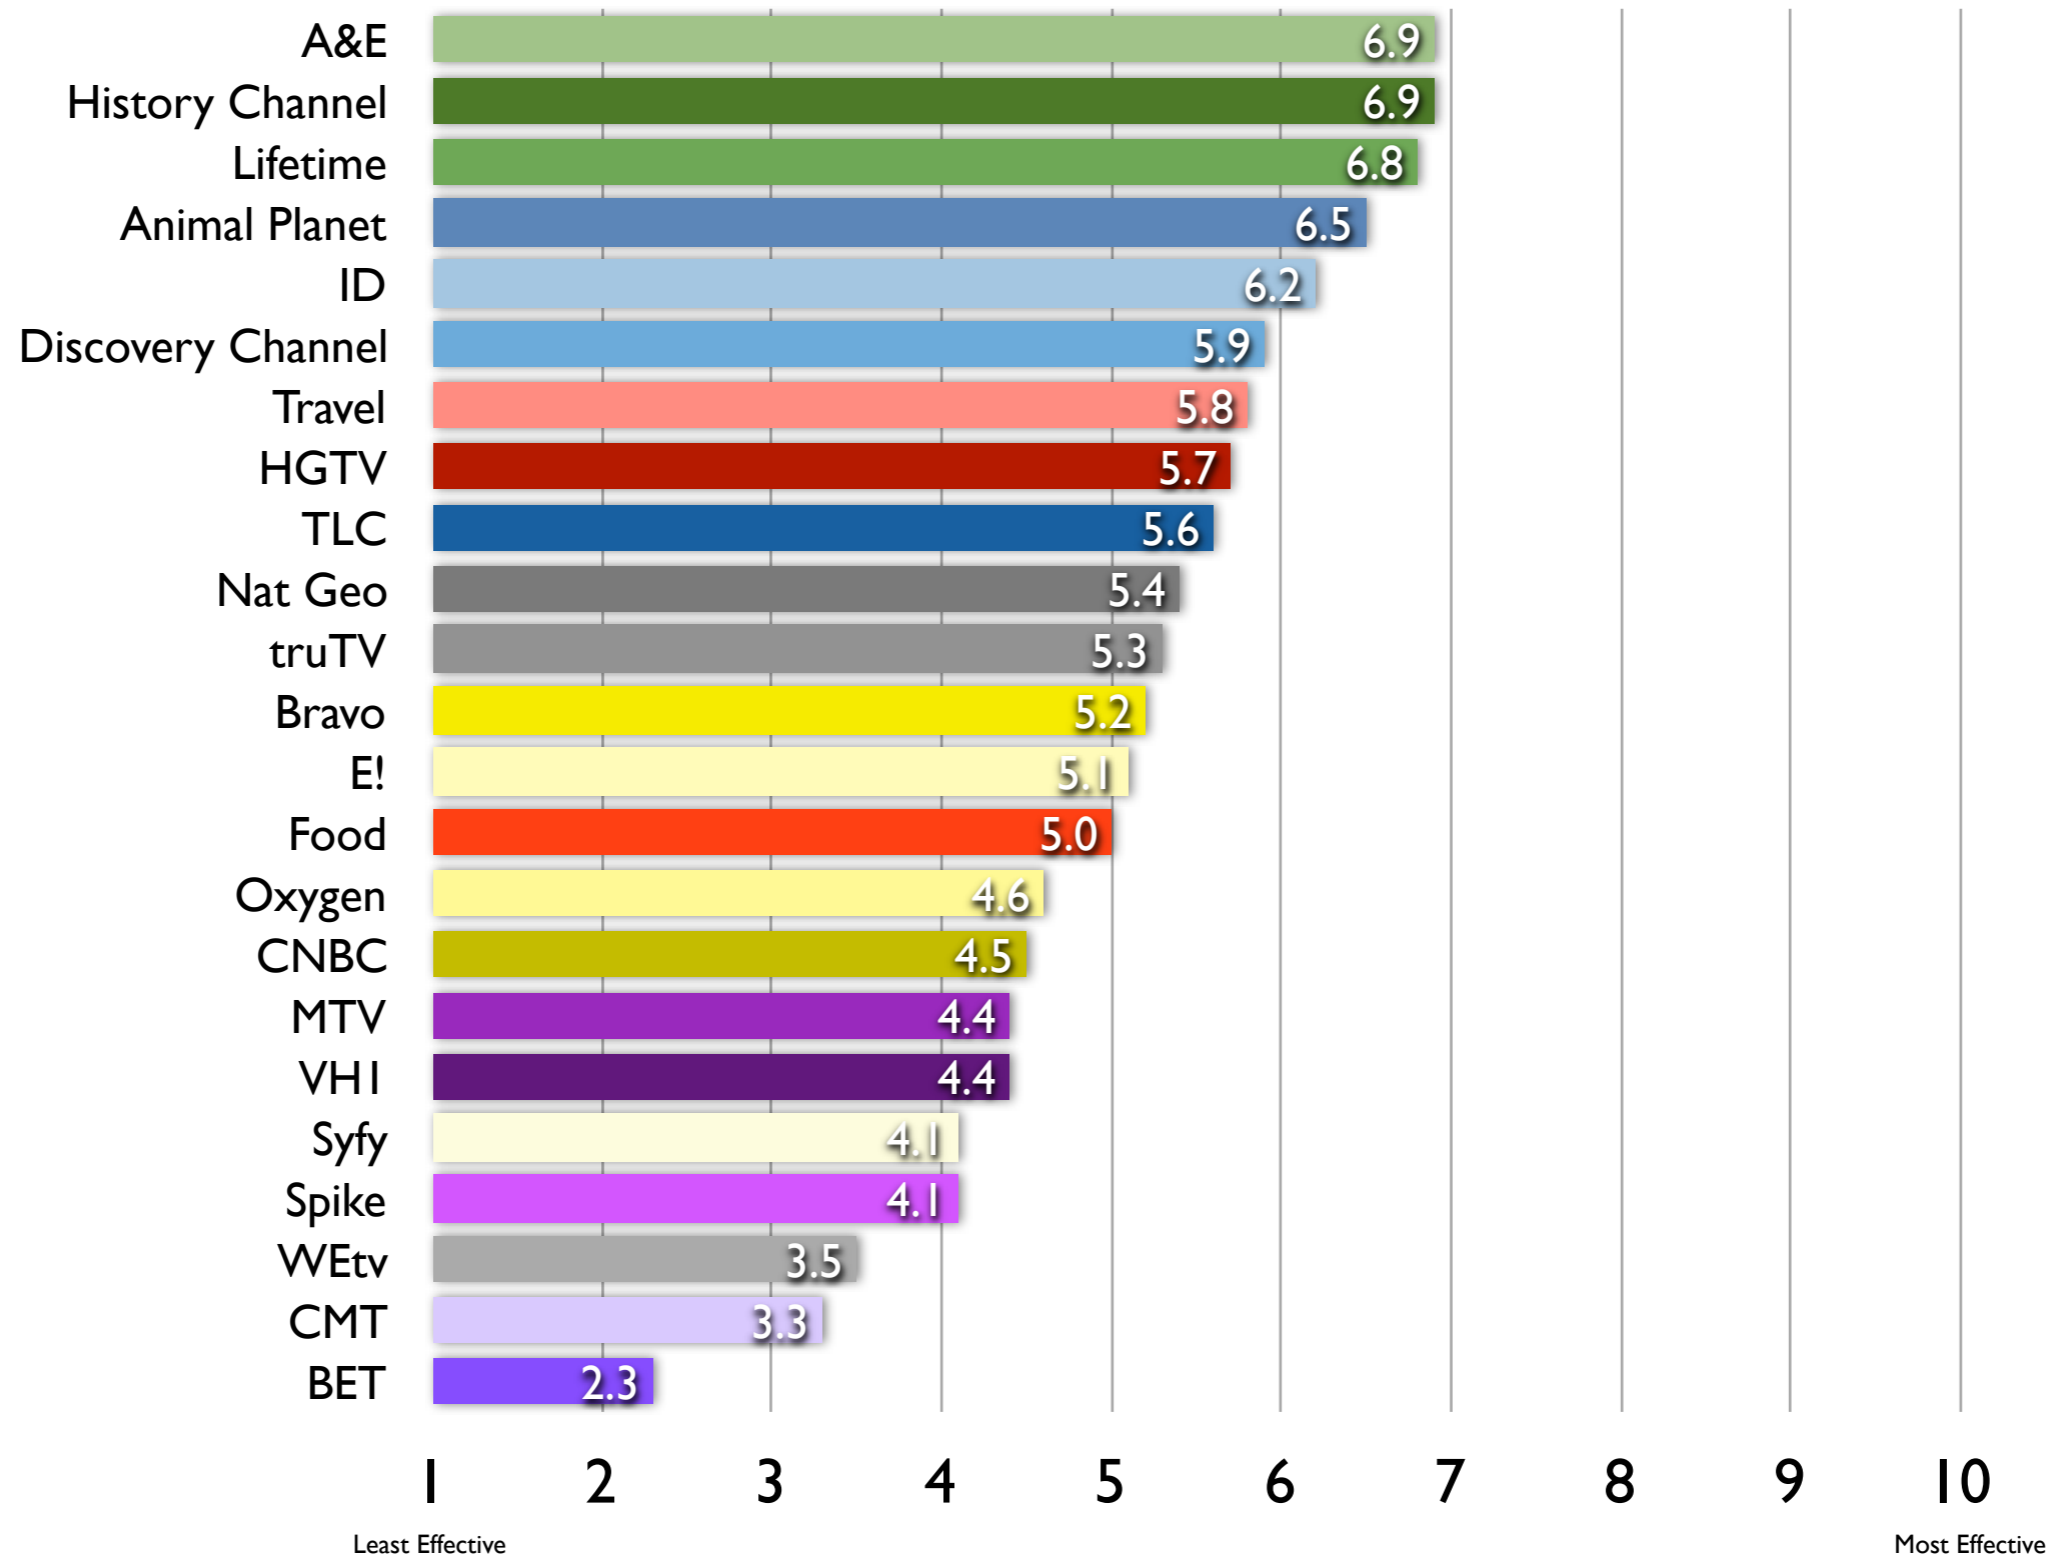

NPA Cable Network Ratings

Please rate the following cable networks based on their BUSINESS AFFAIRS process and policies