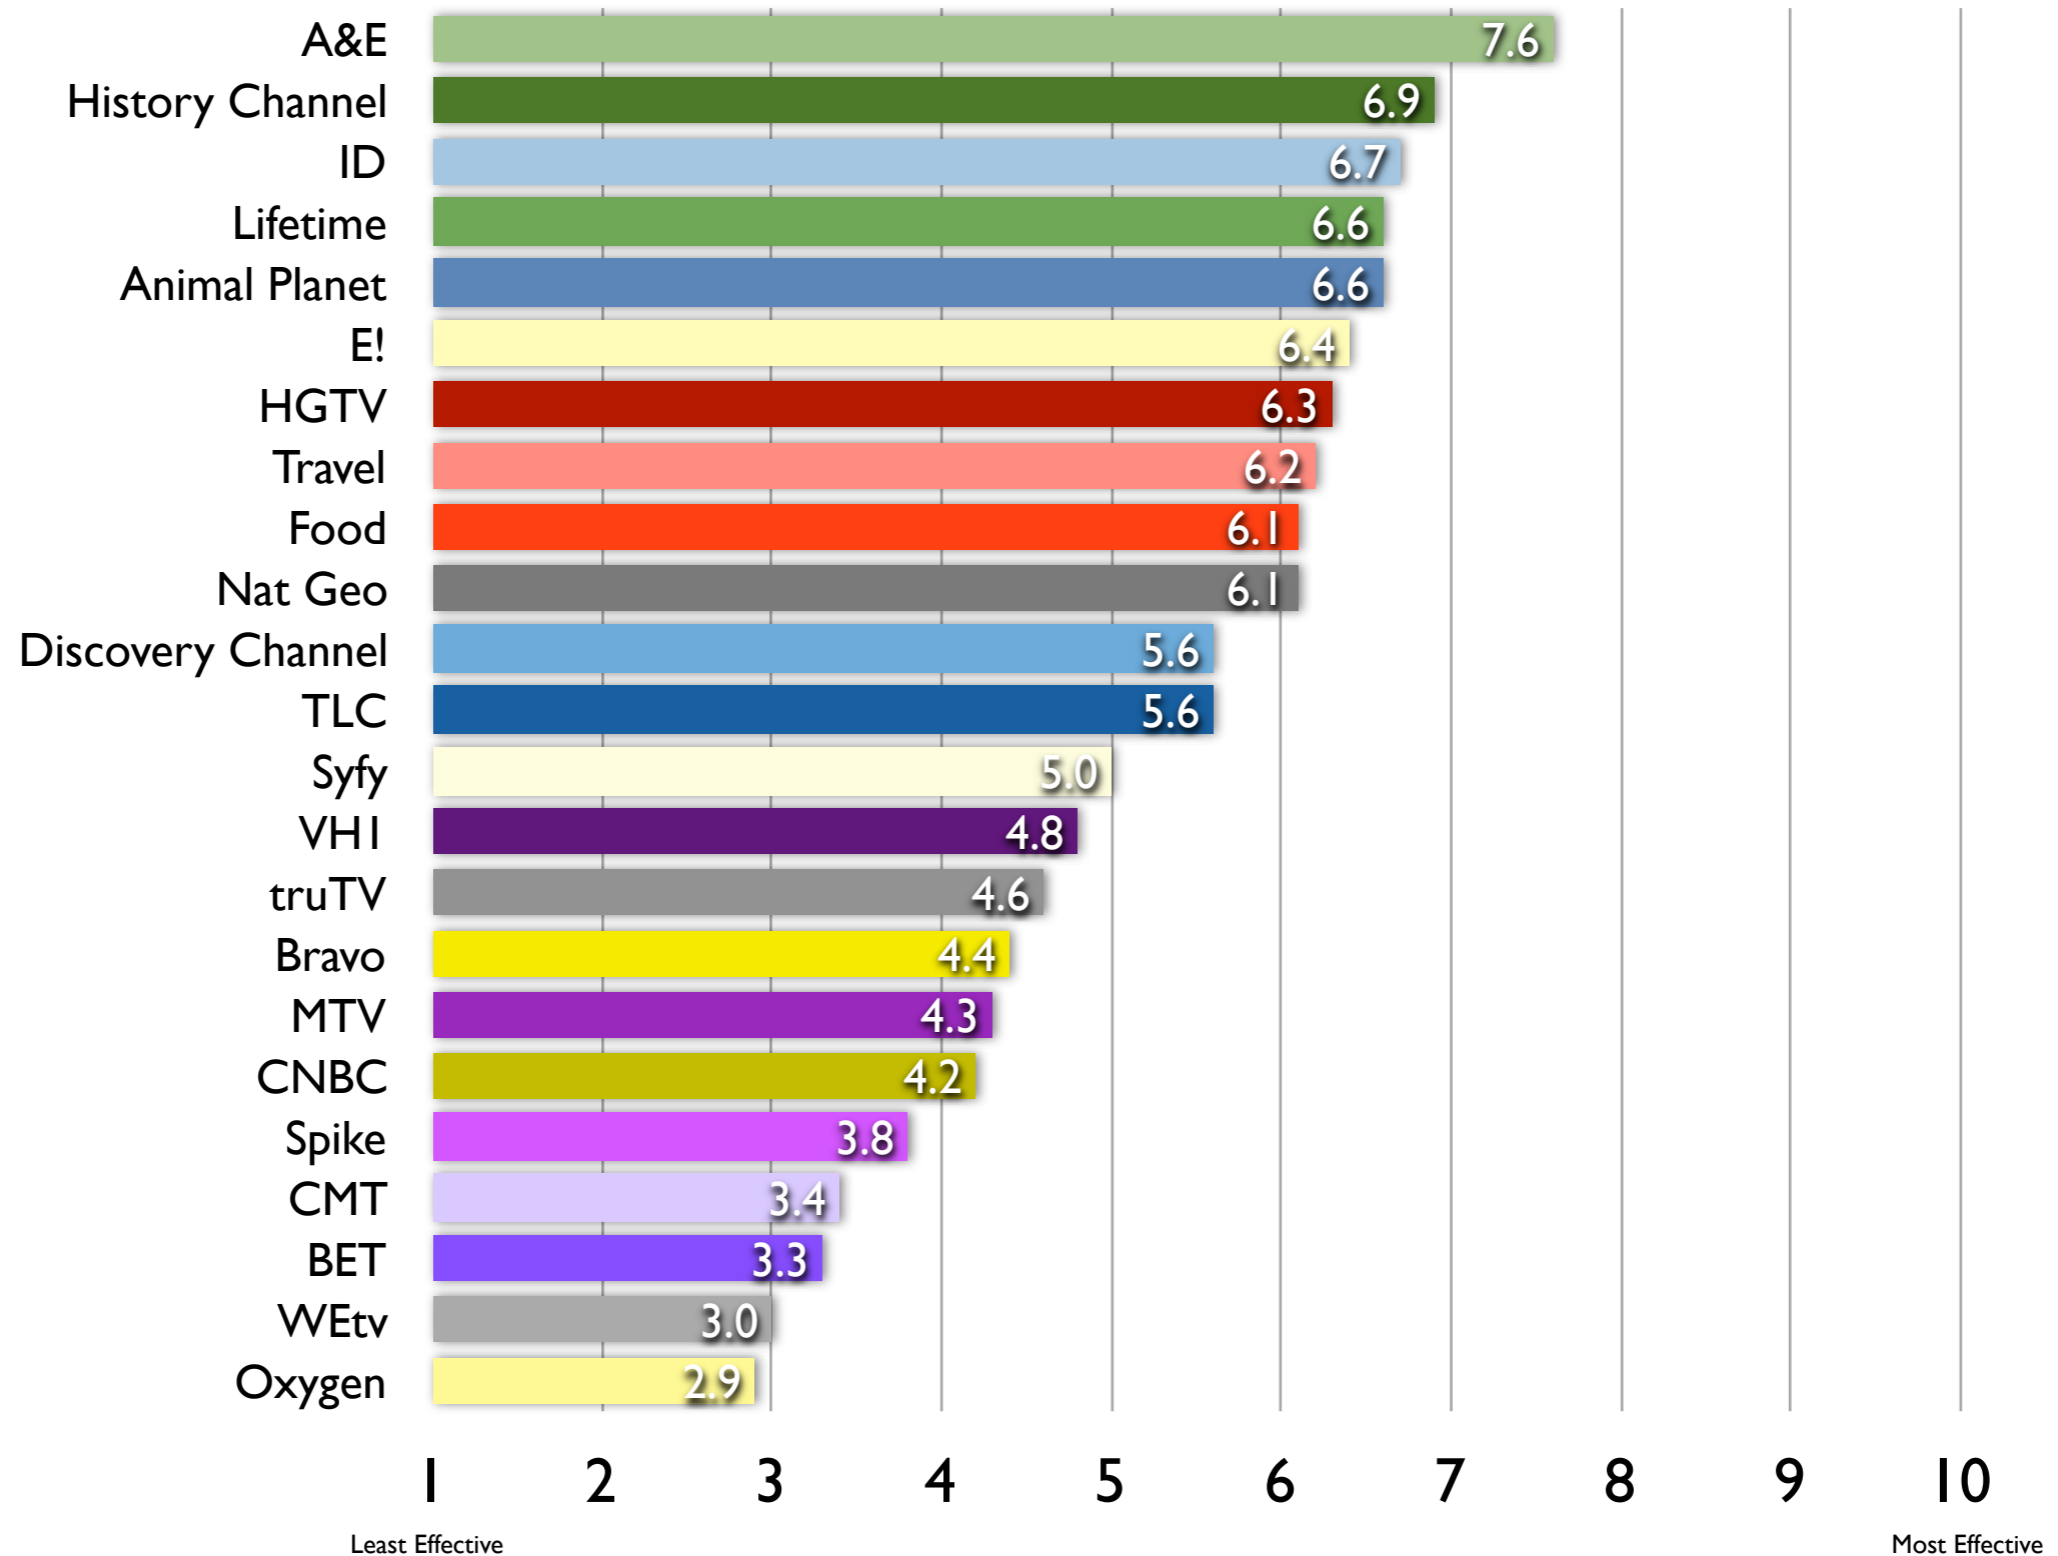

NPA Cable Network Ratings

Please rate the following cable networks based on their PRODUCTION EDITORIAL OVERSIGHT. Are they collaborative, knowledgeable and professional, and give notes in a timely manner? Are they generally understanding of the budget as it relates to editorial changes and requests?